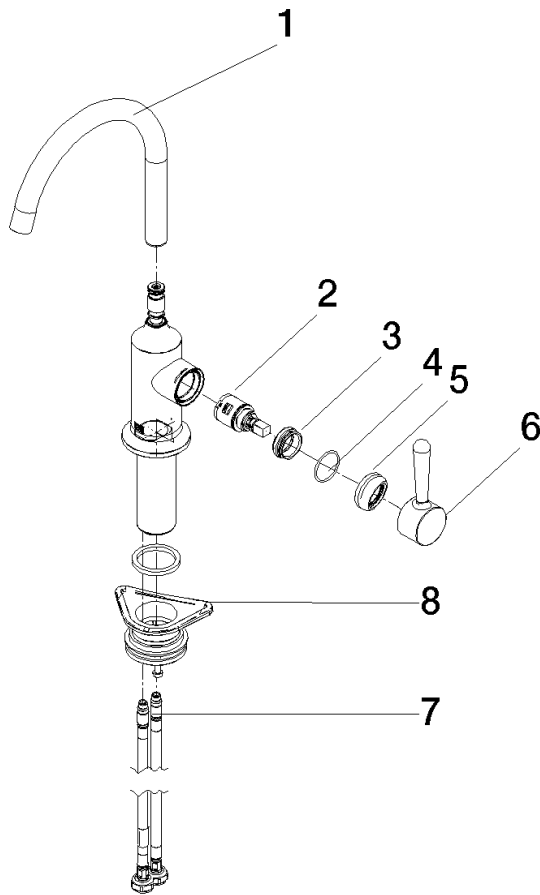

33 805 809

- 167mm projection
- pivotable spout 360°
- air-enriched flow
- max. flow 7 l/min at 3 bar flow pressure
- lead-free
- This product can help a building meet the requirements of Green Building Rating Systems, e.g. LEED®, BREEAM®, DGNB

Recommended miscellaneous

VAIA Dispenser with rosette - Chrome 82 434 809-00

33 805 809

Flow rate chart

Certificates

LGA_29299.

33 805 809

Spare parts list

No.	Item Number	Name	Quantity used	Delivery time
1	90 28 22 311 02-00	spout	1	10
2	90 15 05 042 00 90	cartridge	1	2
3	09 24 04 266 90	nut	1	2
4	09 14 10 091 90	seal	1	2
5	90 28 30 052 00-00	cover	1	10
6	90 20 80 050 00-00	handle	1	10
7	04 30 04 100 00 90	hose	2	2
8	04 23 10 044 08 90	fixing set	1	2